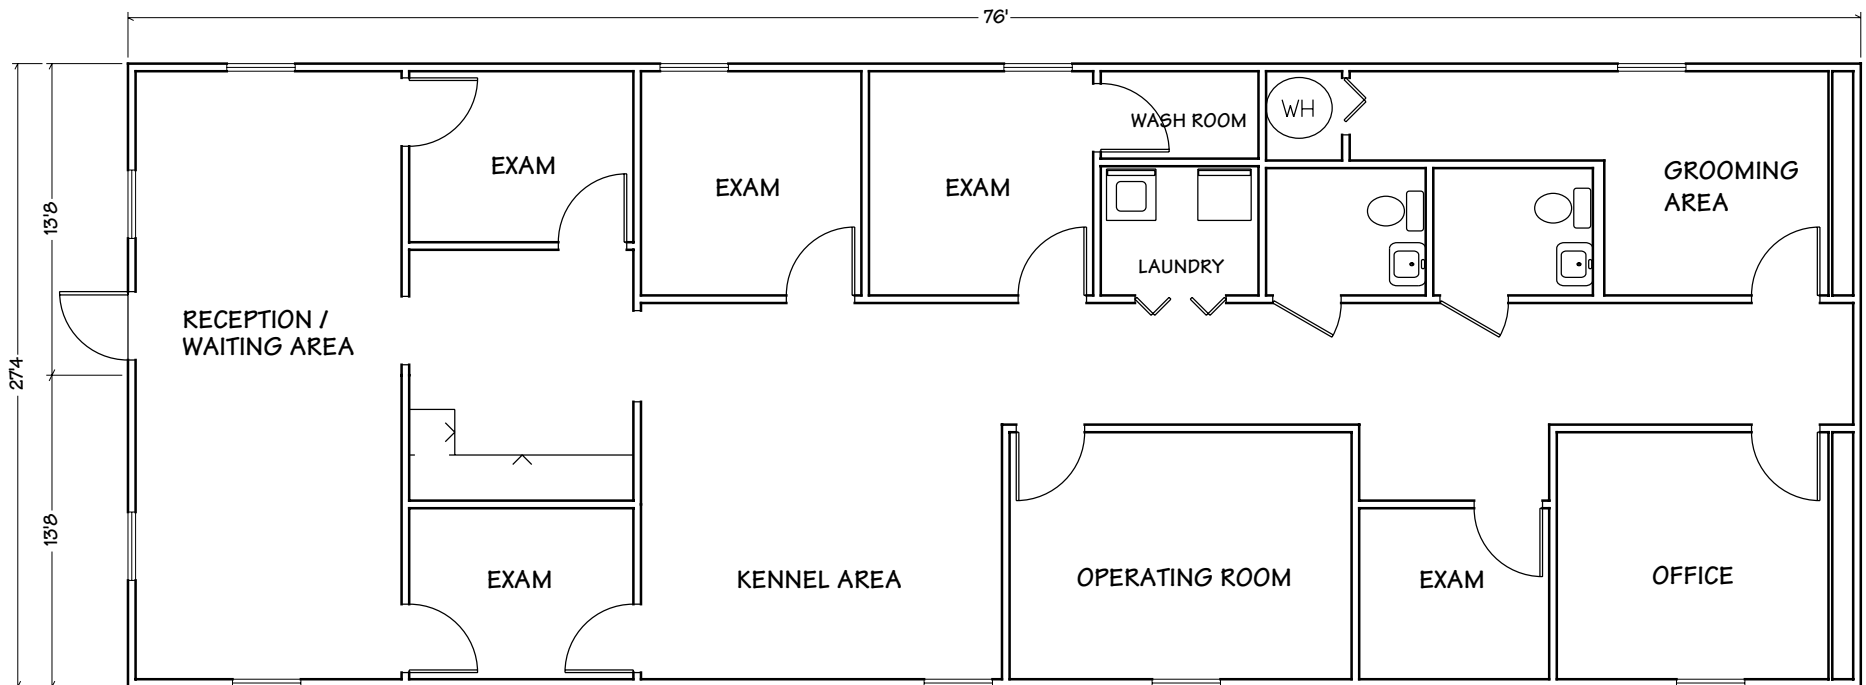

HIGHLIGHTS

- 2,078 sq. ft.
- 5 Exam Rooms
- Operating Room
- Kennel Area
- Restrooms
- Office Space
and more

VETERINARY CLINIC

VANGUARD
MODULAR BUILDING SYSTEMS

Corporate Headquarters
Valleybrooke Corporate Center
100 Lindenwood Drive, Suite 200 • Malvern, PA 19355
800-448-6772 • www.vanguardmodular.com